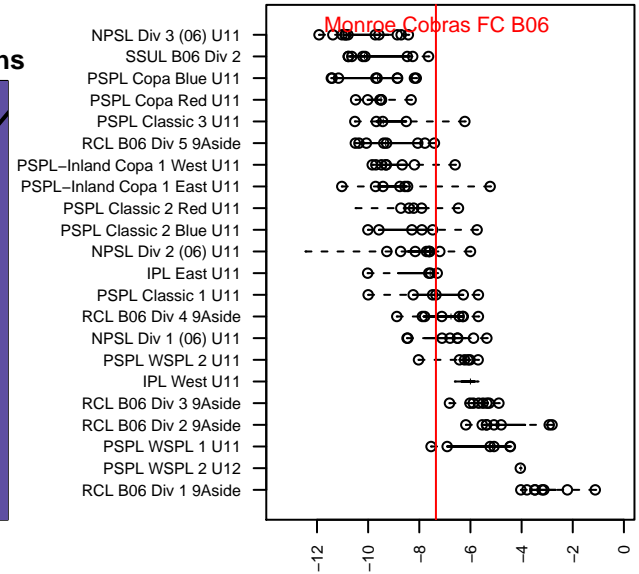

Monroe Cobras FC B06

Monroe, WA
 B06 total strength=555
 attack=0.61 defense=0.3
 fall league = PSPL Classic 1 U11
 spr league = Spr PSPL Classic 1 U11

alt names used:
 MONROE COBRAS COBRAS FC (USA)
 MONROE COBRASCOBRAS FC
 Cobras FC 06
 Monroe FC
 Monroe fc
 Cobras FC B06
 Monroe fc
 MONROE FC COBRAS B06 (USA)

Venues played:
 2016 Skagit Firecracker Gold U11
 2016 Clash At the Border Div 1 Gold/Silver/Bro
 2016 Gunners Invitational 2005 Gold
 2016 Central WA Super Cup U11 Gold 9v9
 2016 Bigfoot Gold U11
 2016 Labor Day Cup BU11 Gold
 2016 PSPL Classic 1 U11
 2016 Wenatchee Apple Cup BU11-12 Silver
 2016 Spr PSPL Classic 1 U11
 2016 WA Cup U11 Silver U11

**attack and defense variance (black dot)
relative to other teams
and top 10 in region**

**attack and defense rating
relative to others at age
and all opponents in last 13 months**

Performance relative to 13 month average