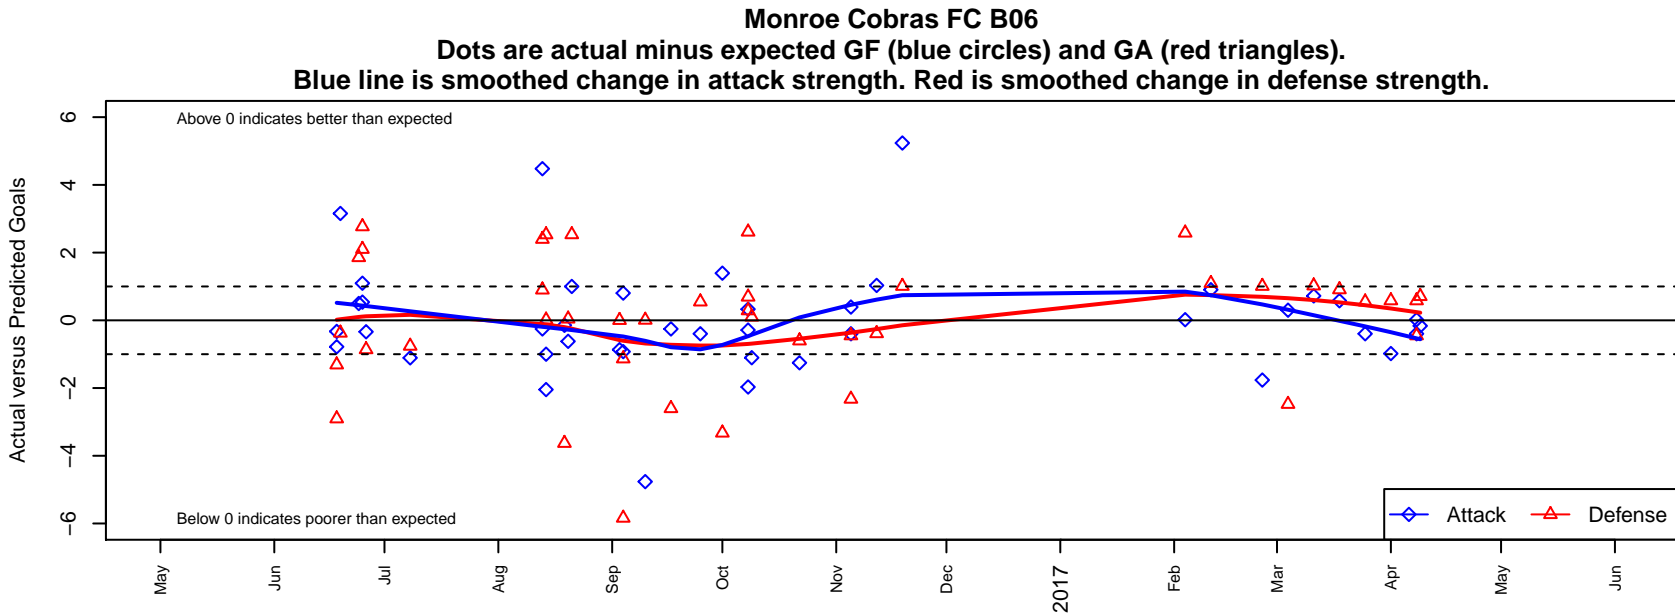

Monroe Cobras FC B06

Monroe, WA
 B06 total strength=555
 attack=0.61 defense=0.3
 fall league = PSPL Classic 1 U11
 spr league = Spr PSPL Classic 1 U11

alt names used:
 MONROE COBRAS COBRAS FC (USA)
 MONROE COBRASCOBRAS FC
 Cobras FC 06
 Monroe FC
 Monroe fc
 Cobras FC B06
 Monroe fc
 MONROE FC COBRAS B06 (USA)

**attack and defense variance (black dot)
relative to other teams
and top 10 in region**

**attack and defense rating
relative to others at age
and all opponents in last 13 months**

Performance relative to 13 month average